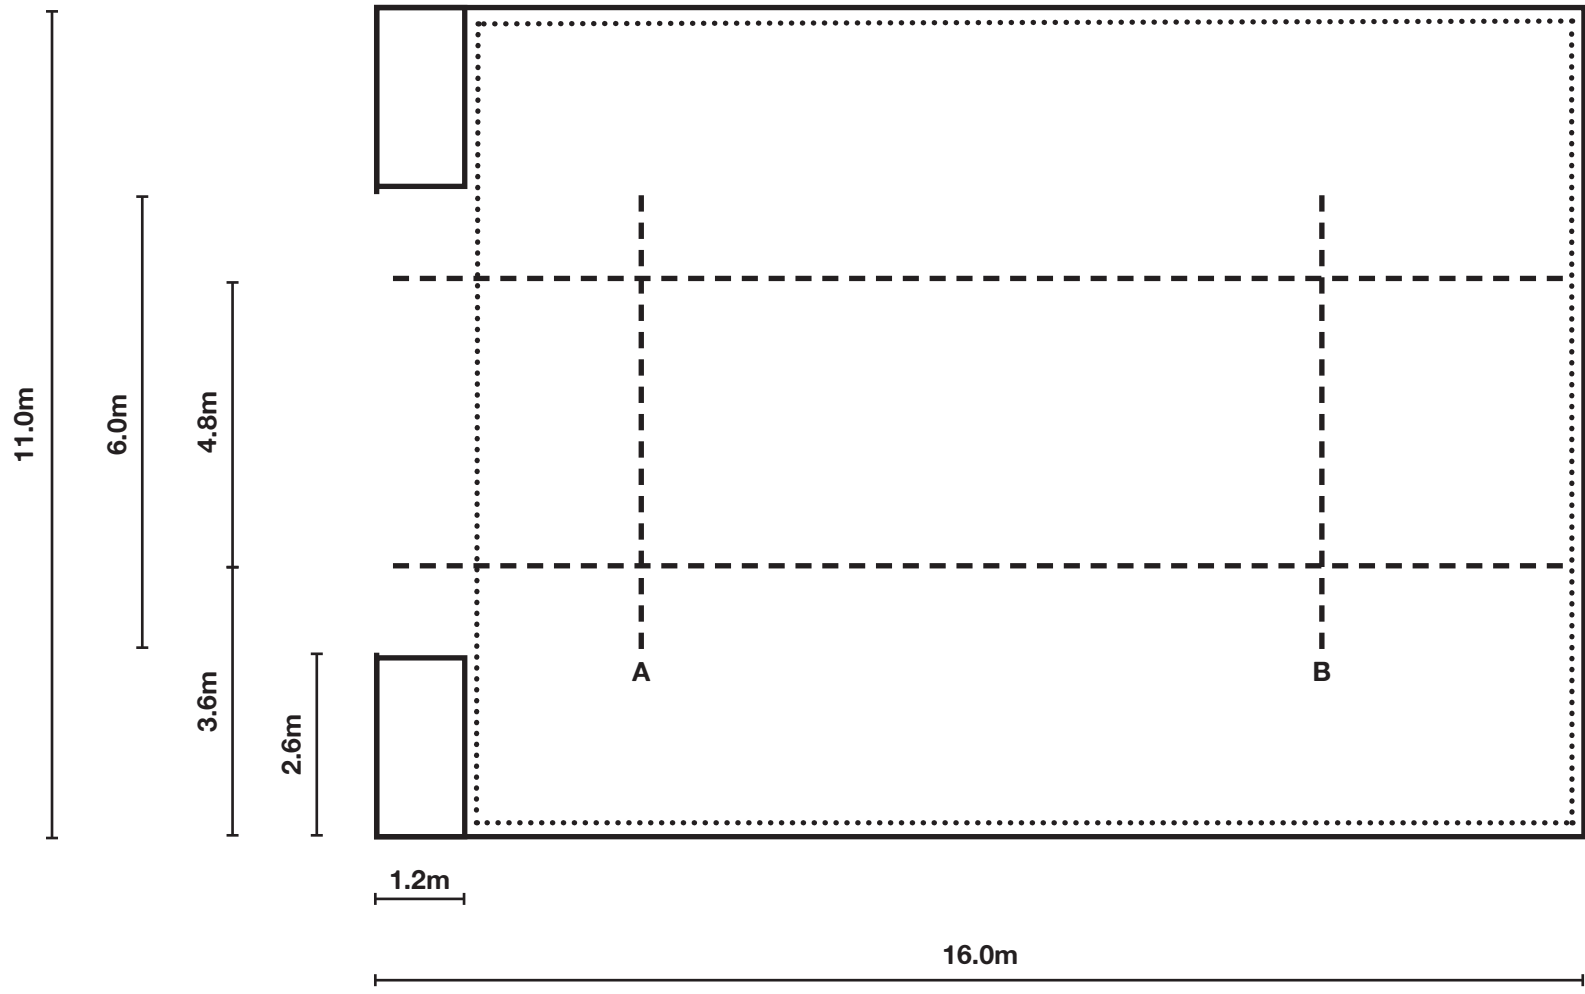

**ONEONESIX PLAN**

- Space Perimeter
- ..... Black Curtains
- - - - - Lighting Bars at 4.7m ( A + B are moveable )